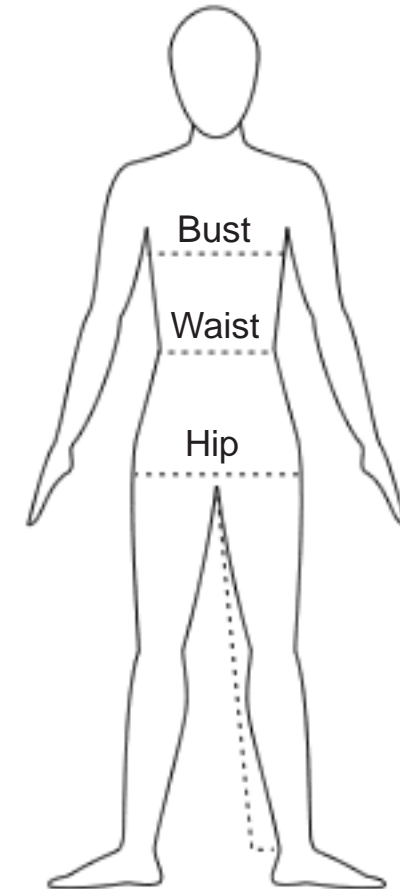

# Womens Size Guide

	XS	S	M	L	XL	XXL
UK	8	10	12	14	16	18
US	4	6	8	10	12	14
Bust	83	88	93	98	103	108
Waist	70	75	80	85	90	95
Hip	90	95	100	105	110	115

Measuring yourself:

- Bust:** Place hands on hips and ask a friend to measure the fullest part of the bust, keeping the tape measure parallel to the floor.  
**Waist:** Place the measure around your natural waistline, without breathing in.  
**Hip:** Keeping the measure parallel to the floor measure the fullest part of your hips