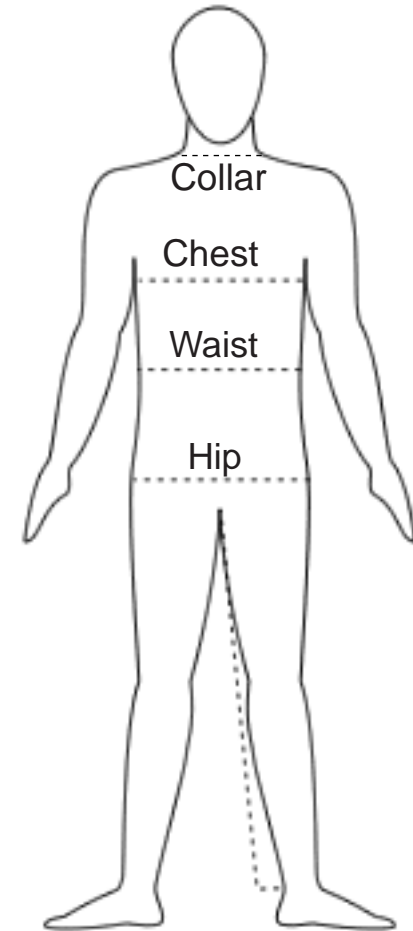

# Mens Size Guide

	S	M	L	XL	XXL	XXXL
UK	S	M	L	XL	XXL	XXXL
US	S	M	L	XL	XXL	XXXL
Chest	95	100	105	110	115	120
Waist	82	87	92	97	102	107
Collar	39	40.5	42	43	44.5	46

Measuring yourself:

- Chest:** Place hands on hips and ask a friend to measure the fullest part of the chest, keeping the tape measure parallel to the floor
- Collar:** Measure around your neck where your collar usually sits, not central to the neck
- Hip:** Keeping the measure parallel to the floor measure the fullest part of your hips